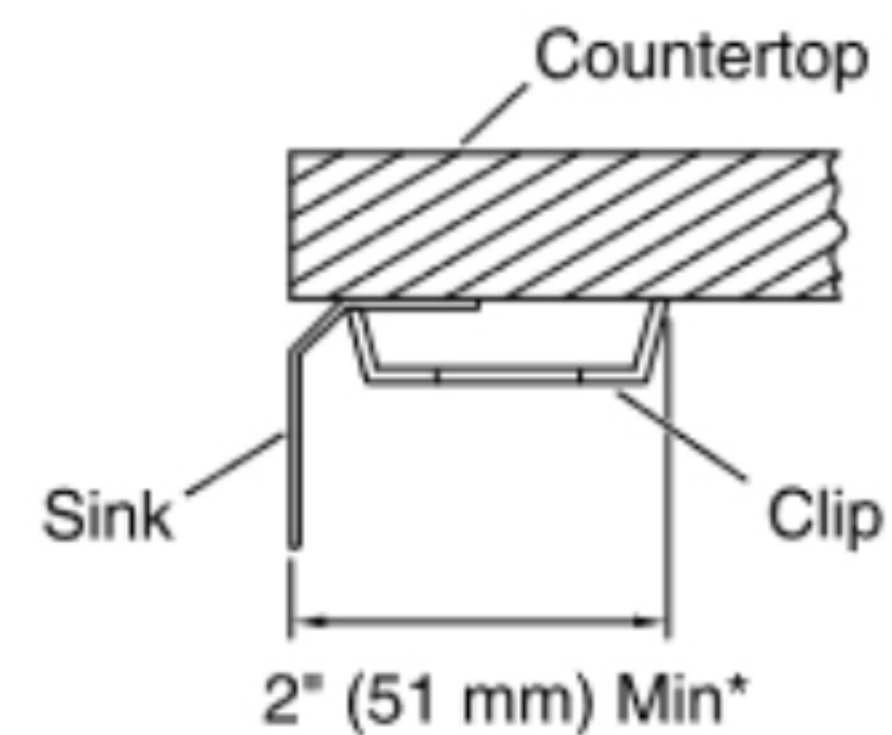

* Allow clearance around sink rim for clip attachment.

Technical Information

All product dimensions are nominal.

Installation:	Under-mount
Bowl area	Length: 17-3/8" (441 mm) Width: 13" (330 mm) Bowl depth: 5-5/16" (135 mm) Water depth: 3-5/8" (93 mm)
Drain hole:	2-1/2" (64 mm)
Template:	1281904-7, not required, not included

Notes

Install this product according to the installation instructions.

Countertop manufacturer or cutter must use the cut-out template provided with the product, or a current one provided by Kohler Co. (call 1-800-43-FOCUS). Kohler Co. is not responsible for cut-out errors when the incorrect cut-out template is used.

ADA compliant when installed to the specific requirements of these regulations.