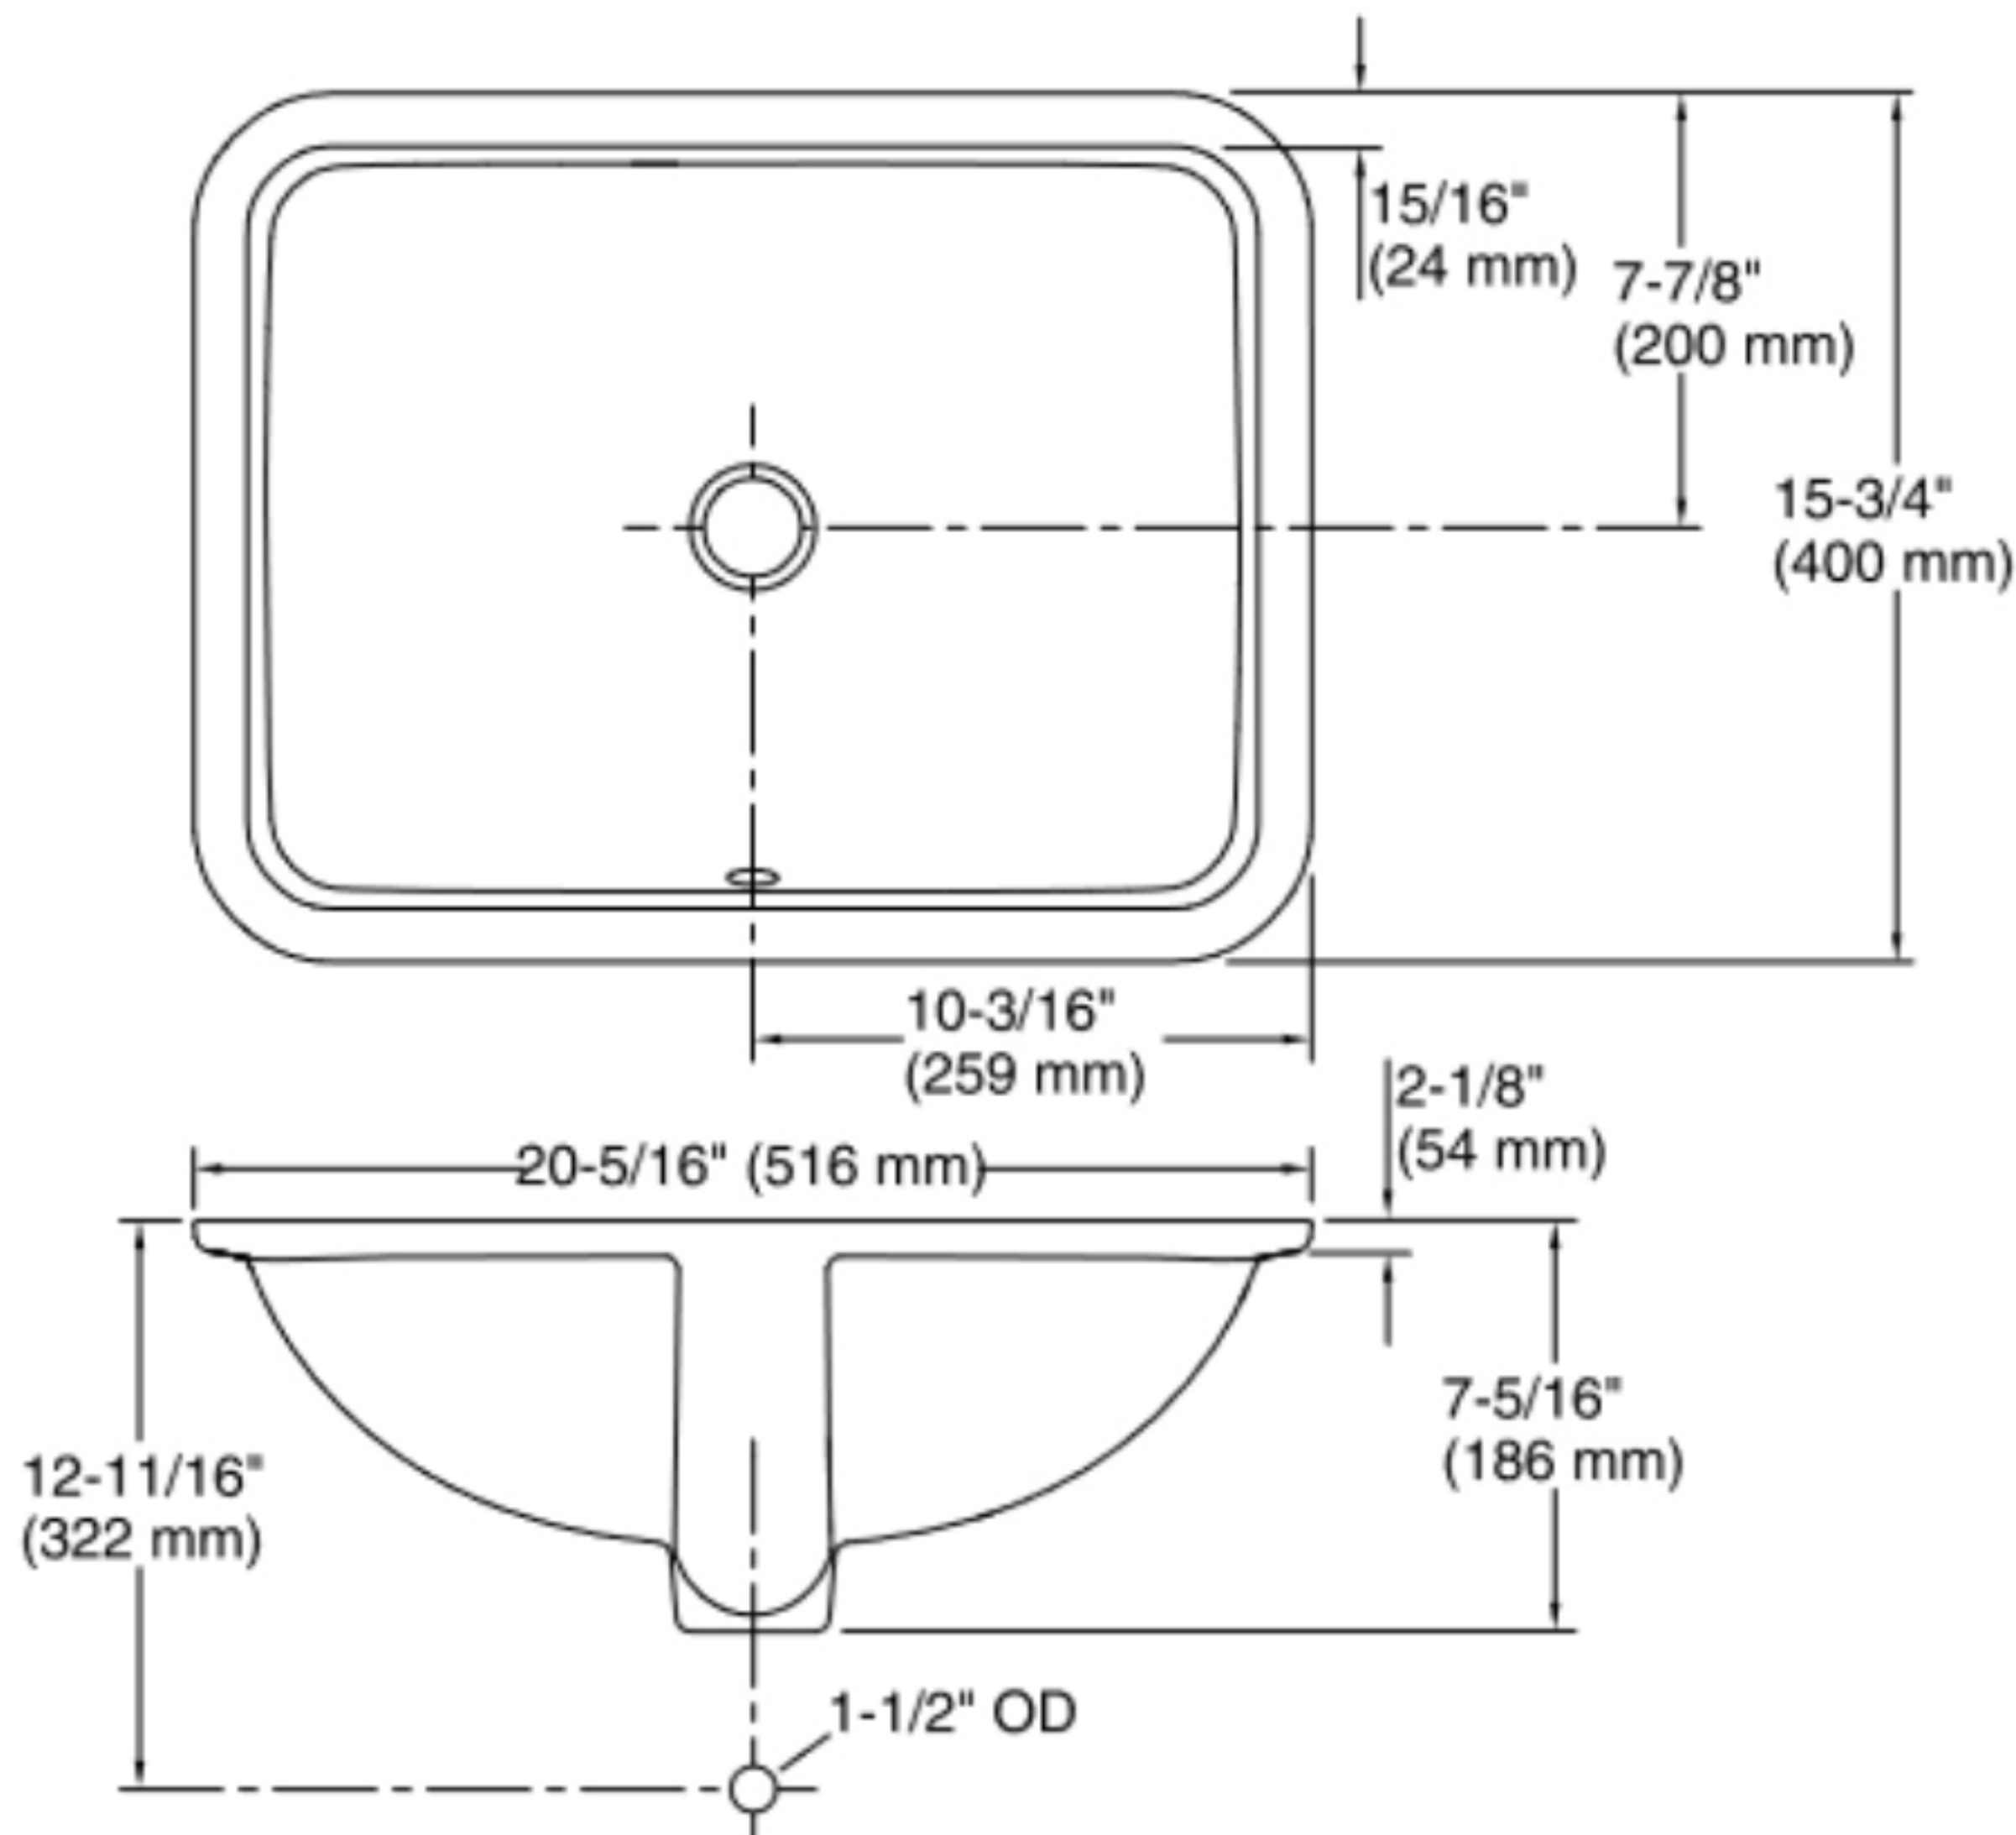

### Features

- Vitreous china.
- Rectangular Under-mount
- With overflow.
- 17-3/8" (441 mm) x 13" (330 mm)

ADA

### Available Color/Finishes

*Color tiles intended for reference only.*

Color	Code	Description
	0	White
	96	Biscuit
	47	Almond

**Recommended ADA Installation**

\* Allow clearance around sink rim for clip attachment.

### Technical Information

All product dimensions are nominal.

Installation:	Under-mount
Bowl area	Length: 17-3/8" (441 mm) Width: 13" (330 mm) Bowl depth: 5-5/16" (135 mm) Water depth: 3-5/8" (93 mm)
Drain hole:	2-1/2" (64 mm)
Template:	1281904-7, not required, not included