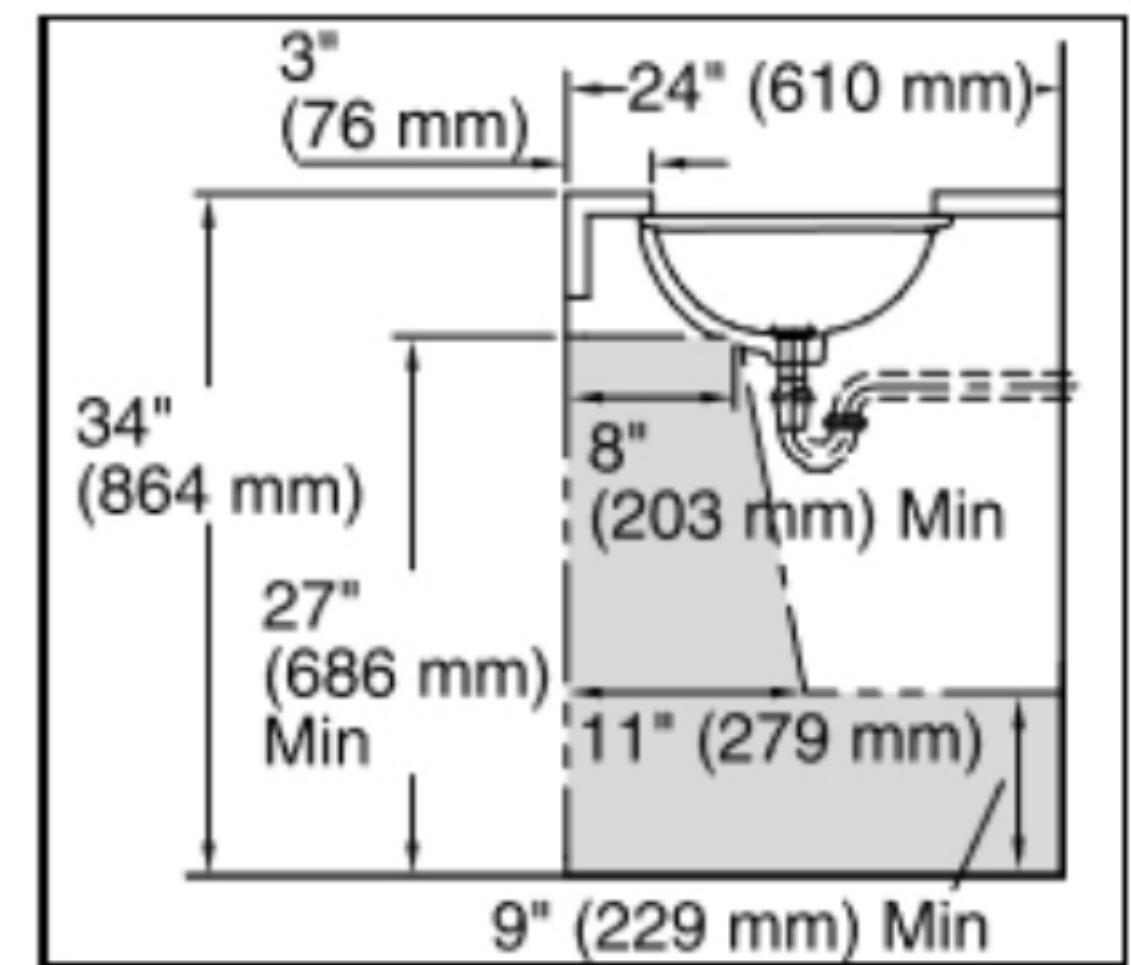

Recommended ADA Installation