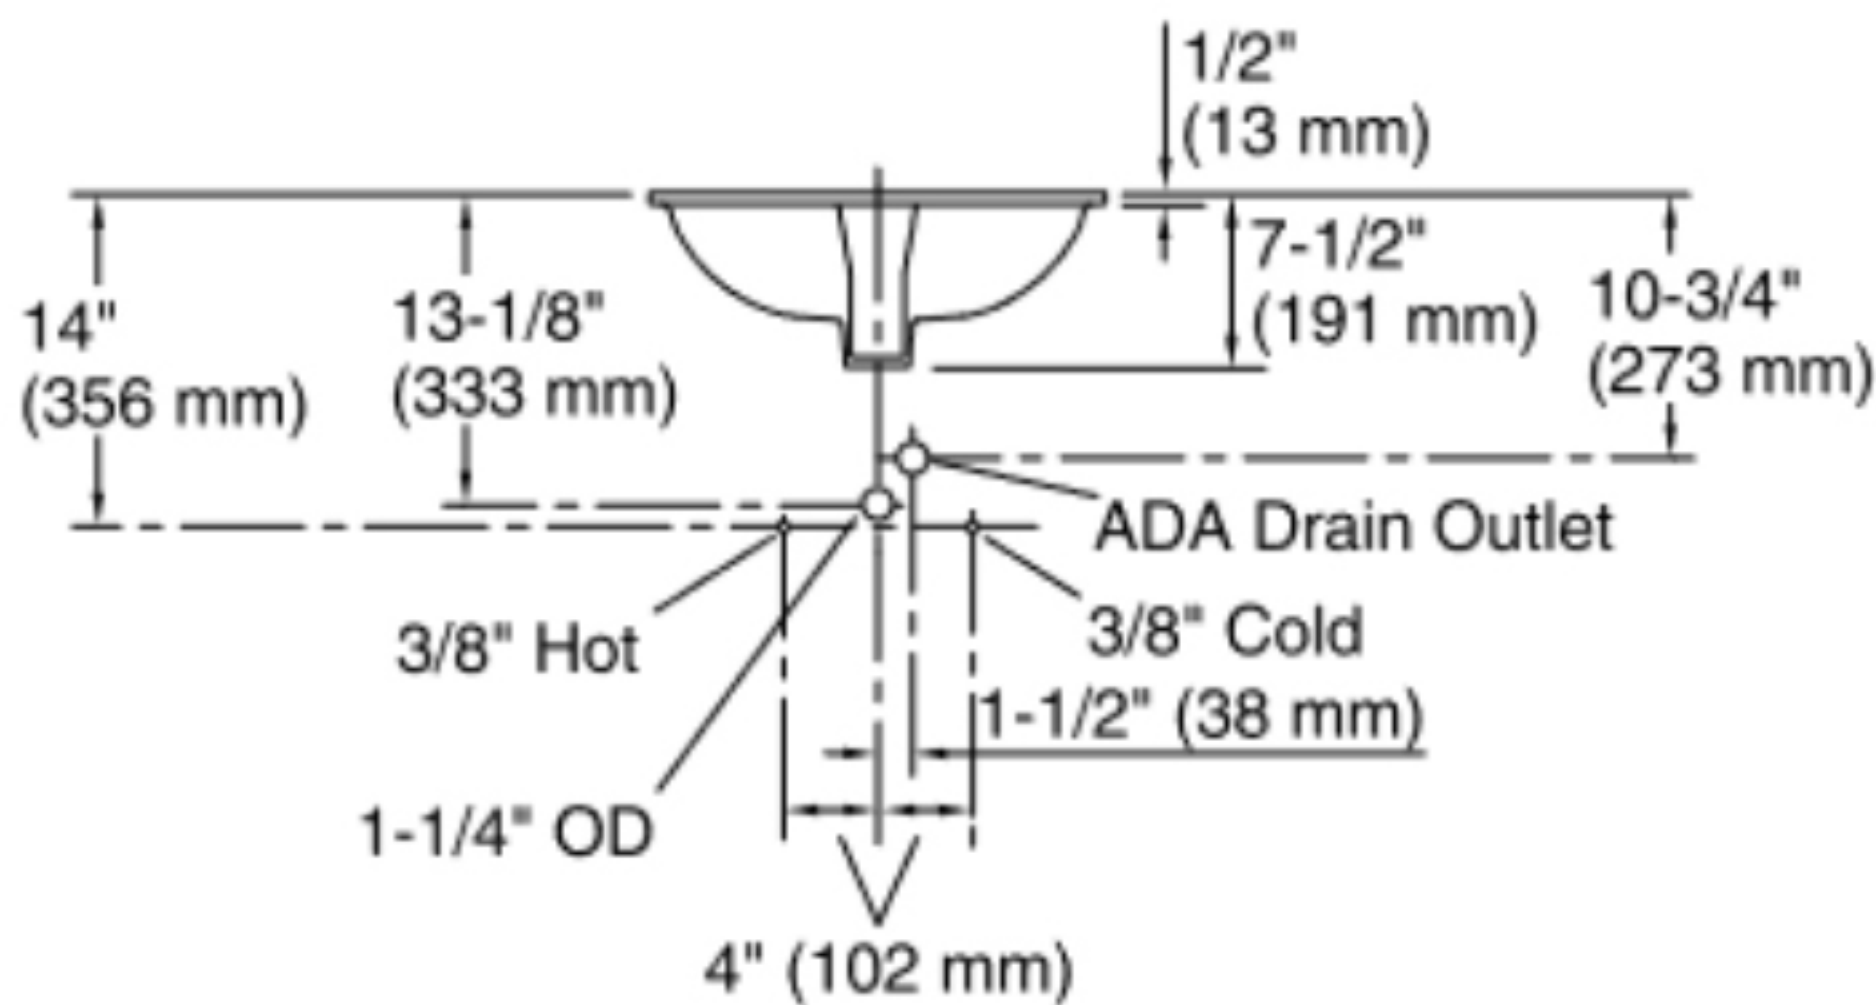

Features

- Vitreous china.
- Under-mount
- With overflow.
- Available with KOHLER Artist Editions designs
- 19-1/4" (489 mm) x 16-1/4" (413 mm)

Recommended Accessories

K-8998 P-Trap

ADA CSA B651

Codes/Standards

	0	White
	96	Biscuit
	47	Almond

Technical Information

All product dimensions are nominal.

Installation:	Under-mount
Bowl area	Length: 17" (432 mm) Width: 14" (356 mm) With overflow: Yes Water depth: 4" (102 mm)
Bowl area	With overflow: Yes
Drain hole:	1-3/4" (44 mm)
Template:	1151011-7, required, not included