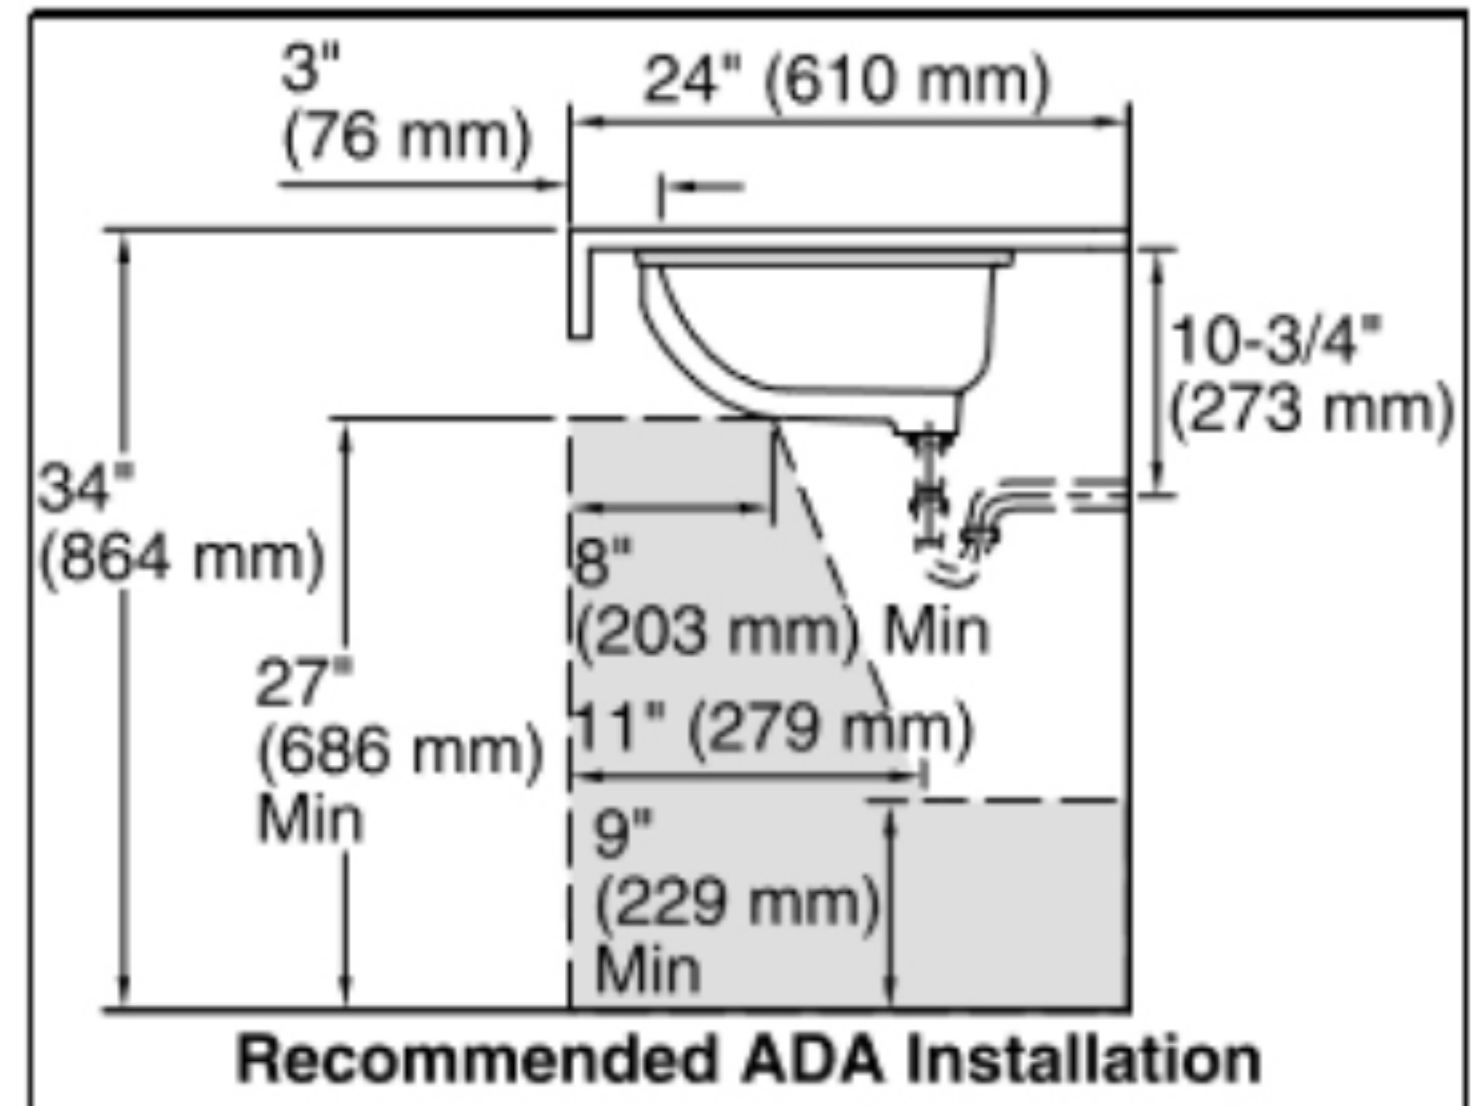

Features

- Vitreous china.
- Under-mount
- With overflow.
- Available with KOHLER Artist Editions designs
- 19-1/4" (489 mm) x 16-1/4" (413 mm)

Recommended Accessories

K-8998 P-Trap

ADA CSA B651

Codes/Standards

	0	White
	96	Biscuit
	47	Almond

Technical Information

All product dimensions are nominal.

Installation:	Under-mount
Bowl area	Length: 17" (432 mm) Width: 14" (356 mm) With overflow: Yes Water depth: 4" (102 mm)
Bowl area	With overflow: Yes
Drain hole:	1-3/4" (44 mm)
Template:	1151011-7, required, not included