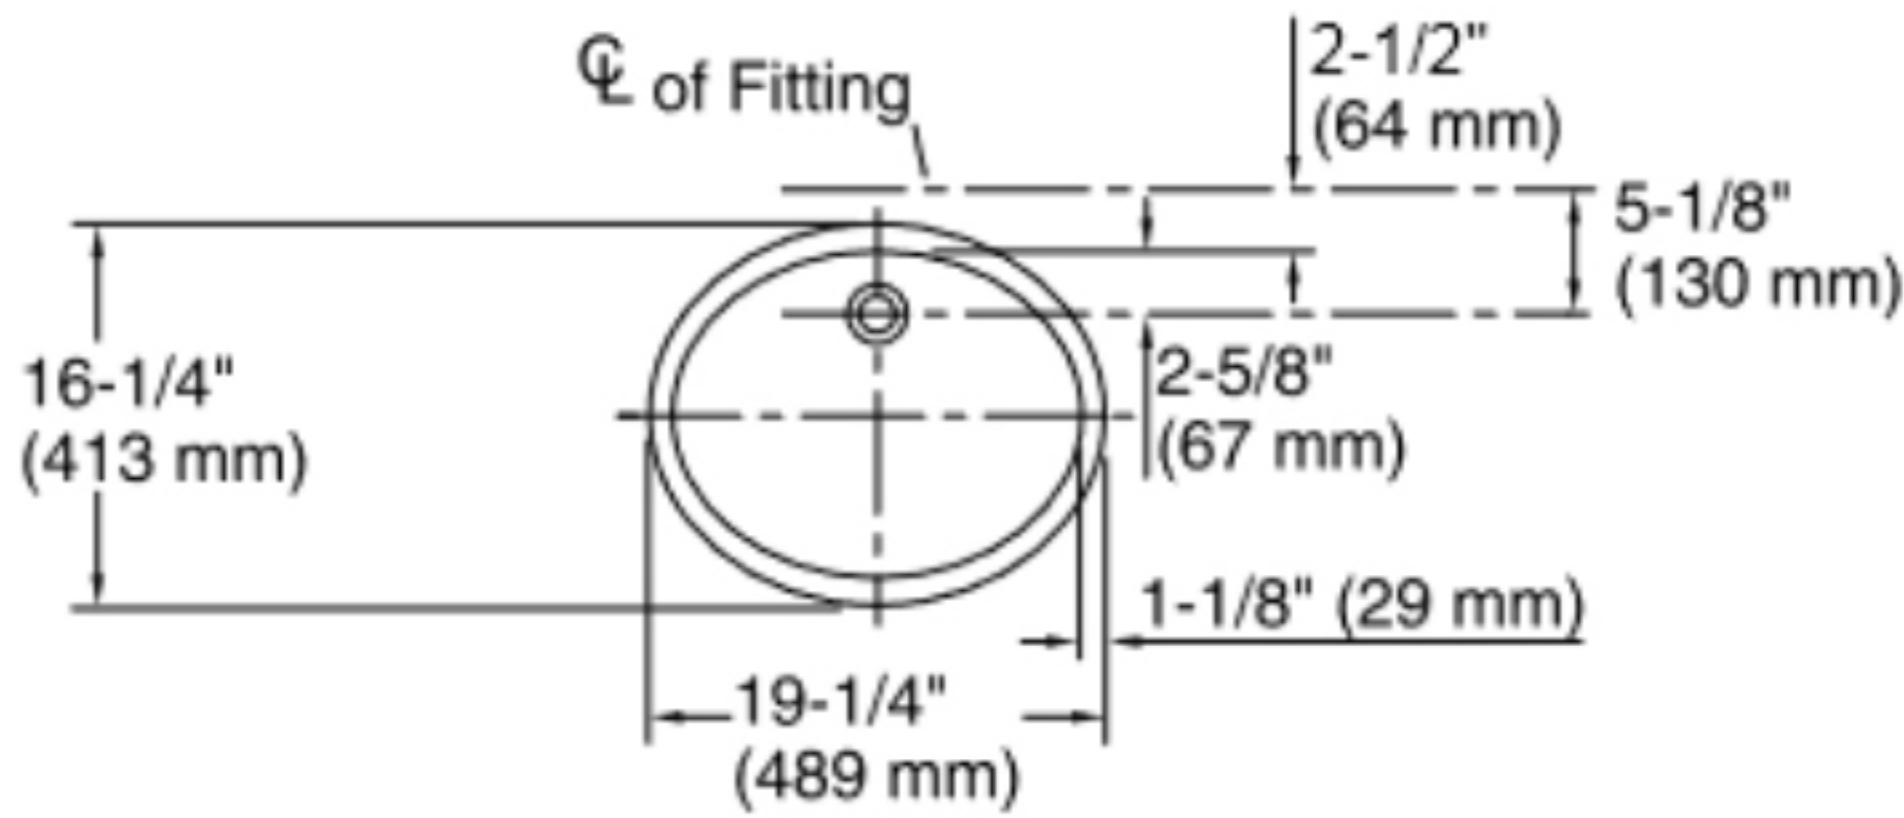

Features

- Vitreous china.
- Under-mount
- With overflow.
- Available with KOHLER Artist Editions designs
- 19-1/4" (489 mm) x 16-1/4" (413 mm)

Recommended Accessories

K-8998 P-Trap

ADA CSA B651

Codes/Standards

	0	White
	96	Biscuit
	47	Almond

Technical Information

All product dimensions are nominal.

Installation:	Under-mount
Bowl area	Length: 17" (432 mm) Width: 14" (356 mm) With overflow: Yes Water depth: 4" (102 mm)
Bowl area	With overflow: Yes
Drain hole:	1-3/4" (44 mm)
Template:	1151011-7, required, not included