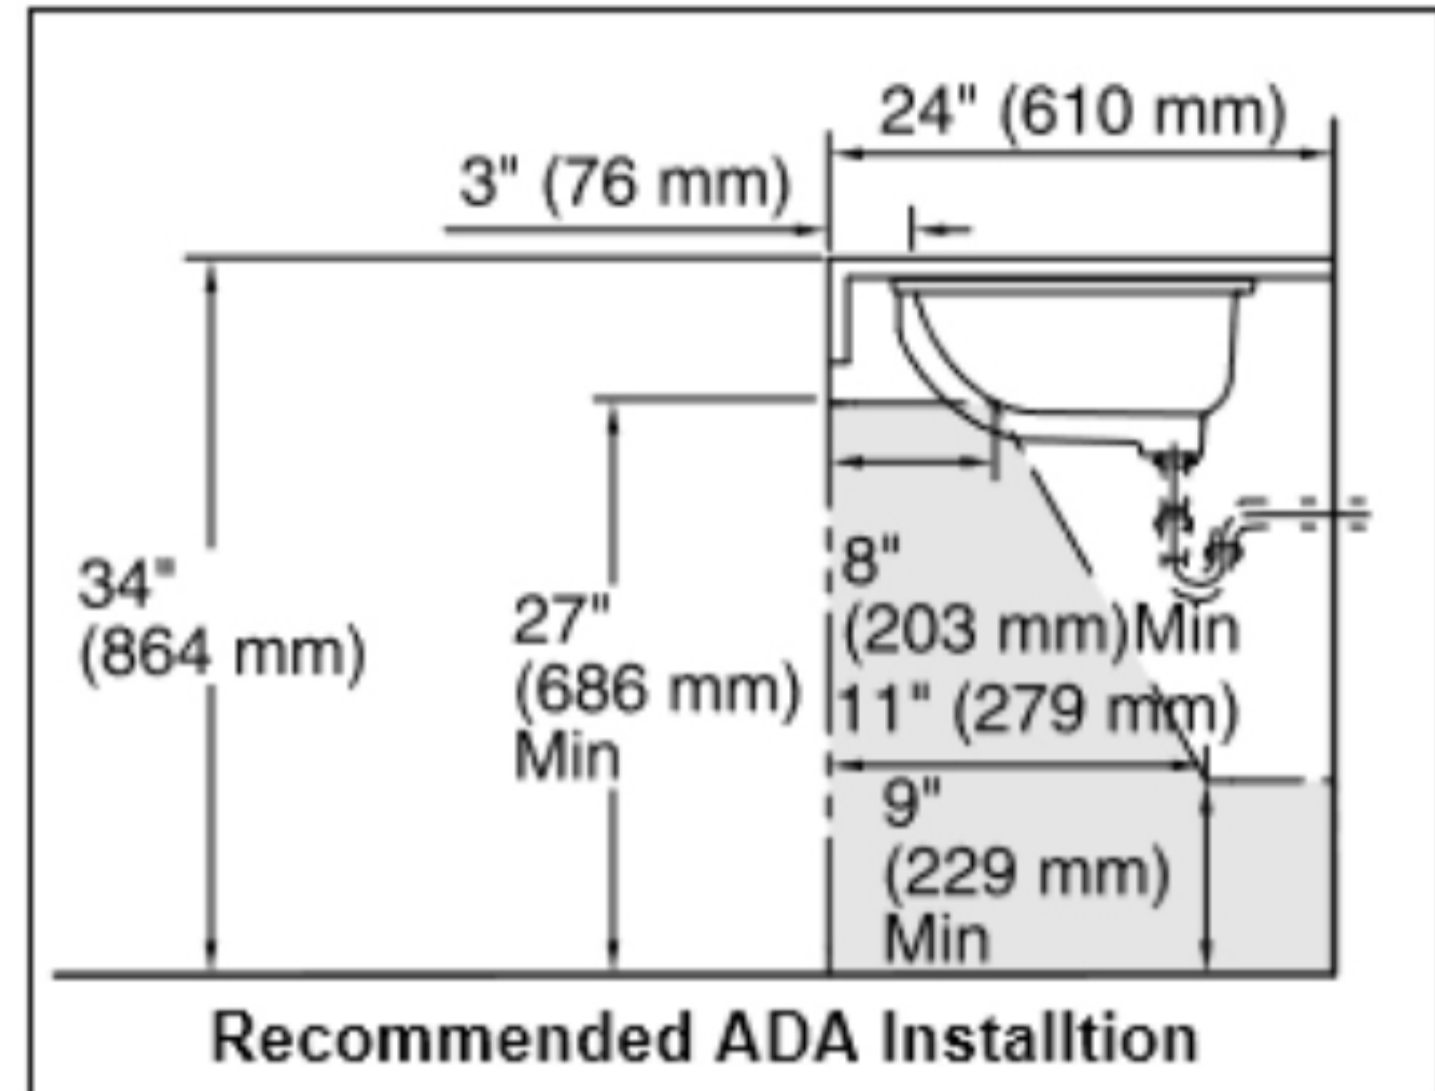

Technical Information

All product dimensions are nominal.

Installation:	Under-mount
Bowl area	Length: 15-1/4" (387 mm) Width: 12-1/4" (311 mm) Bowl depth: 5-3/4" (146 mm) Water depth: 4" (102 mm)
Drain hole:	1-3/4" (44 mm)
Template:	85838-7, required, not included

Notes

Install this product according to the installation instructions.

NOTICE: Countertop manufacturer or cutter must use the current product template available at www.kohler.com, or by calling 1-800-4KOHLER. Kohler Co. is not responsible for cutout errors when the incorrect cutout template is used.

ADA, CSA B651 compliant when installed to the specific requirements of these regulations.