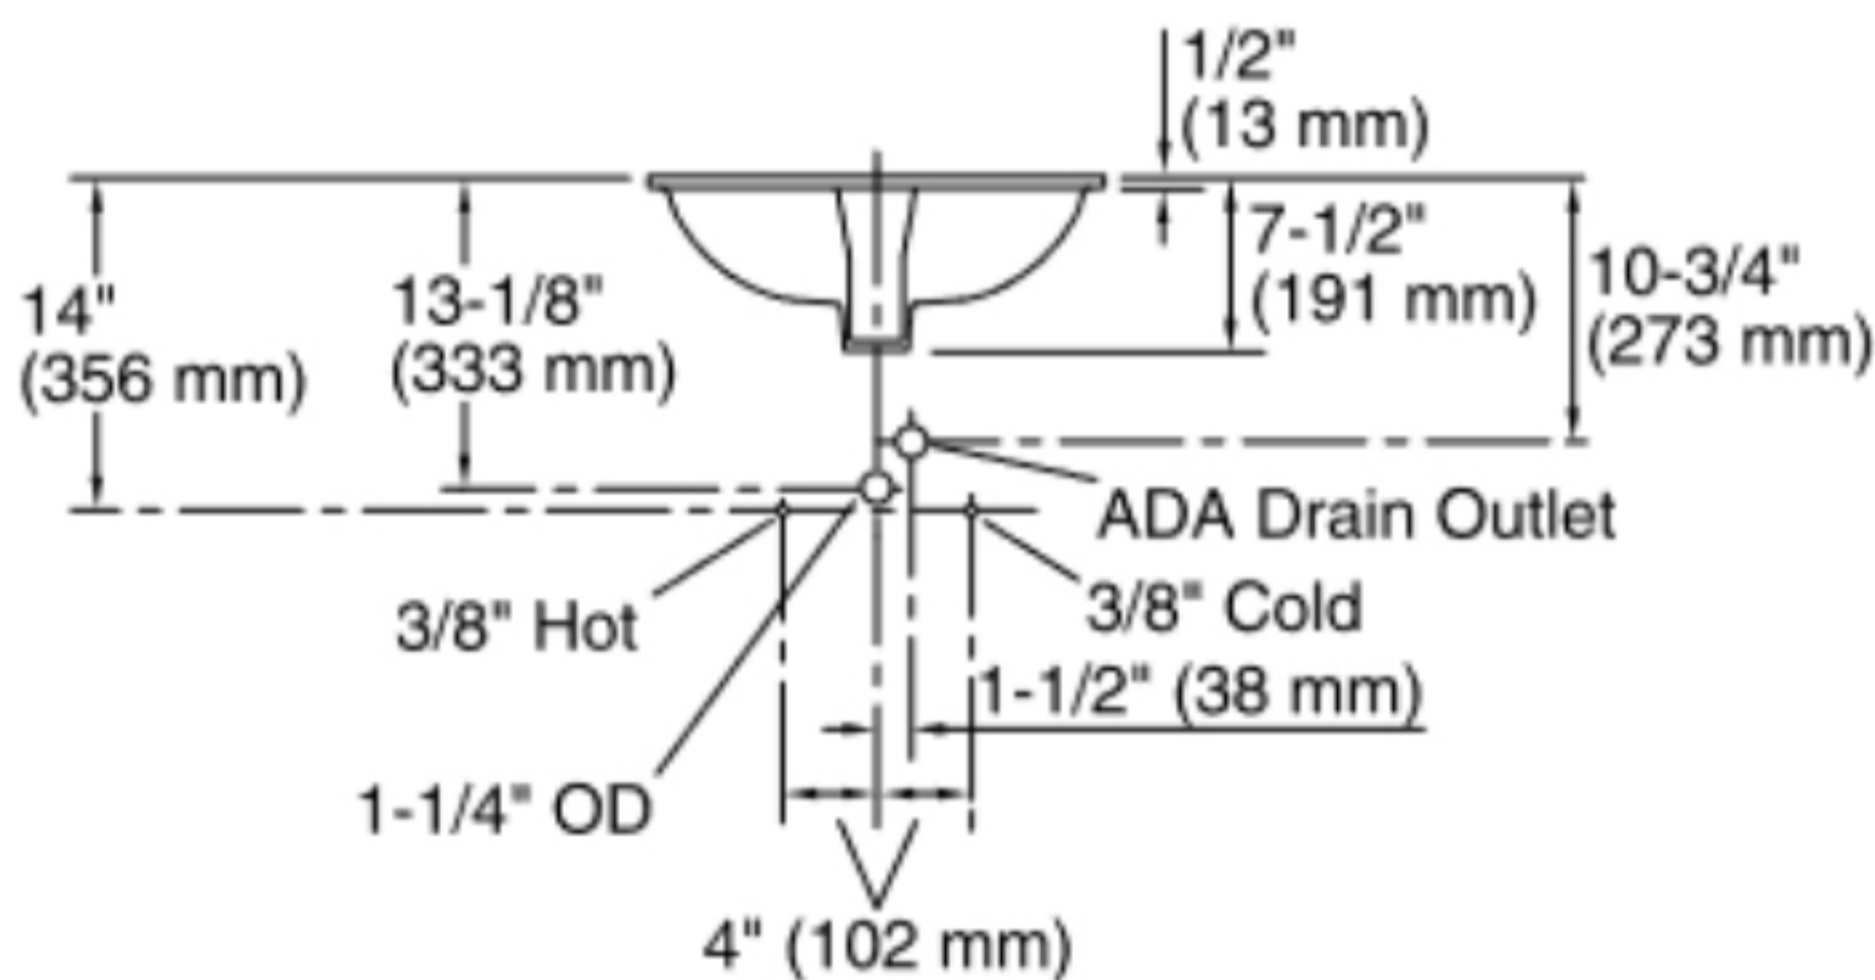

Technical Information

All product dimensions are nominal.

Installation:	Under-mount
Bowl area	Length: 15-1/4" (387 mm) Width: 12-1/4" (311 mm) Bowl depth: 5-3/4" (146 mm) Water depth: 4" (102 mm)
Drain hole:	1-3/4" (44 mm)
Template:	85838-7, required, not included

Notes

Install this product according to the installation instructions.

NOTICE: Countertop manufacturer or cutter must use the current product template available at www.kohler.com, or by calling 1-800-4KOHLER. Kohler Co. is not responsible for cutout errors when the incorrect cutout template is used.

ADA, CSA B651 compliant when installed to the specific requirements of these regulations.