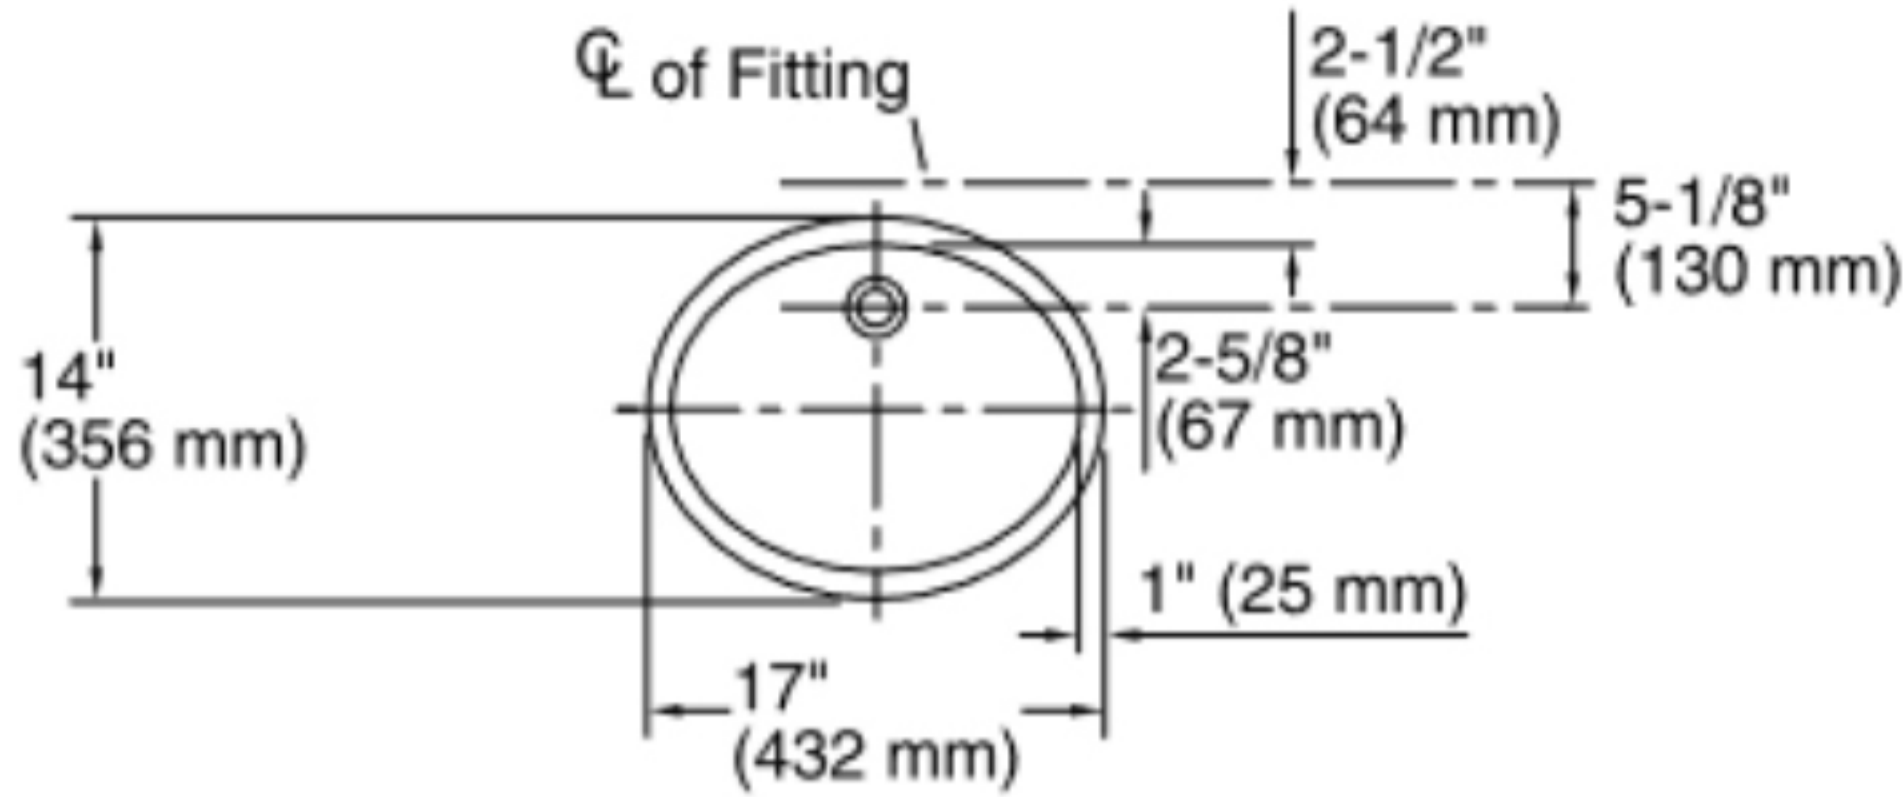

Technical Information

All product dimensions are nominal.

Installation:	Under-mount
Bowl area	Length: 15-1/4" (387 mm) Width: 12-1/4" (311 mm) Bowl depth: 5-3/4" (146 mm) Water depth: 4" (102 mm)
Drain hole:	1-3/4" (44 mm)
Template:	85838-7, required, not included

Notes

Install this product according to the installation instructions.

NOTICE: Countertop manufacturer or cutter must use the current product template available at www.kohler.com, or by calling 1-800-4KOHLER. Kohler Co. is not responsible for cutout errors when the incorrect cutout template is used.

ADA, CSA B651 compliant when installed to the specific requirements of these regulations.